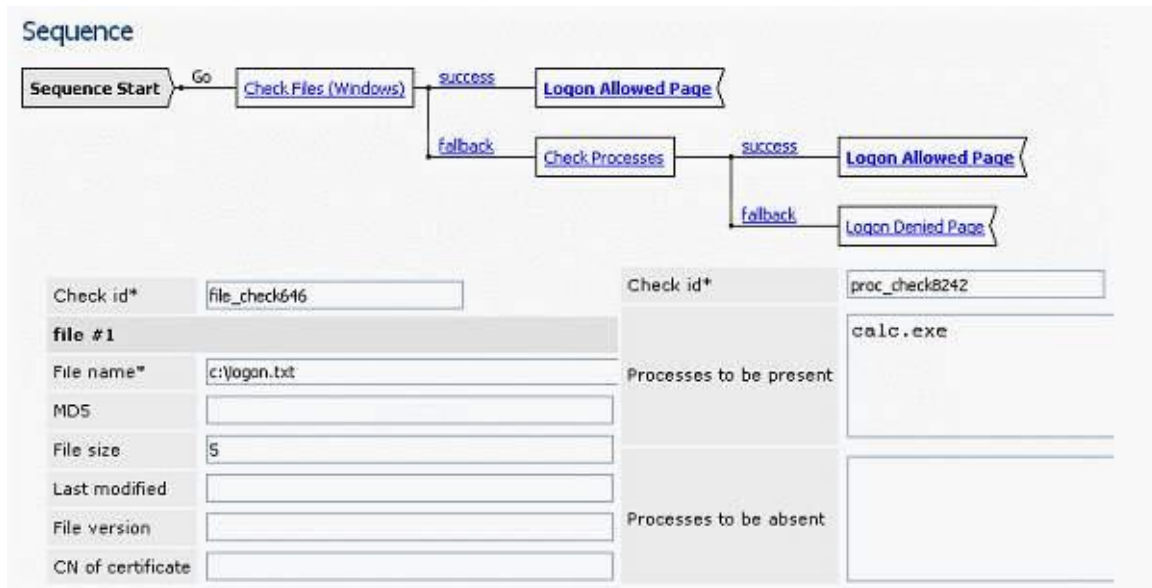

Answer: A

Question: 2

Which statement is true regarding Portal Access: Access Control Lists?

- A. ACL's can be applied to the Master Group and Favorites.
- B. ACL's can prevent favorites from being viewable from the Webtop.
- C. ACL's require that an Active X component be downloaded and installed automatically when the user clicks on a favorite.
- D. Un-checking "show administrator defined favorites only" on the Master Group settings page will allow the user to browse to any URL regardless of the configured ACL's.

Answer: A

Question: 3

Based on the pre-logon sequence in the exhibit,

Which two statements are true? (Choose two.)

- A. If the file c:\logon.txt exists, and the process calc.exe is not running, the client will be presented with a logon screen.
- B. If the file c:\logon.txt exists, and the process calc.exe is not running, the client will be logged into the FirePass controller.
- C. If the file c:\logon.txt does not exist, and the process calc.exe is running, the client will be presented with a logon screen.